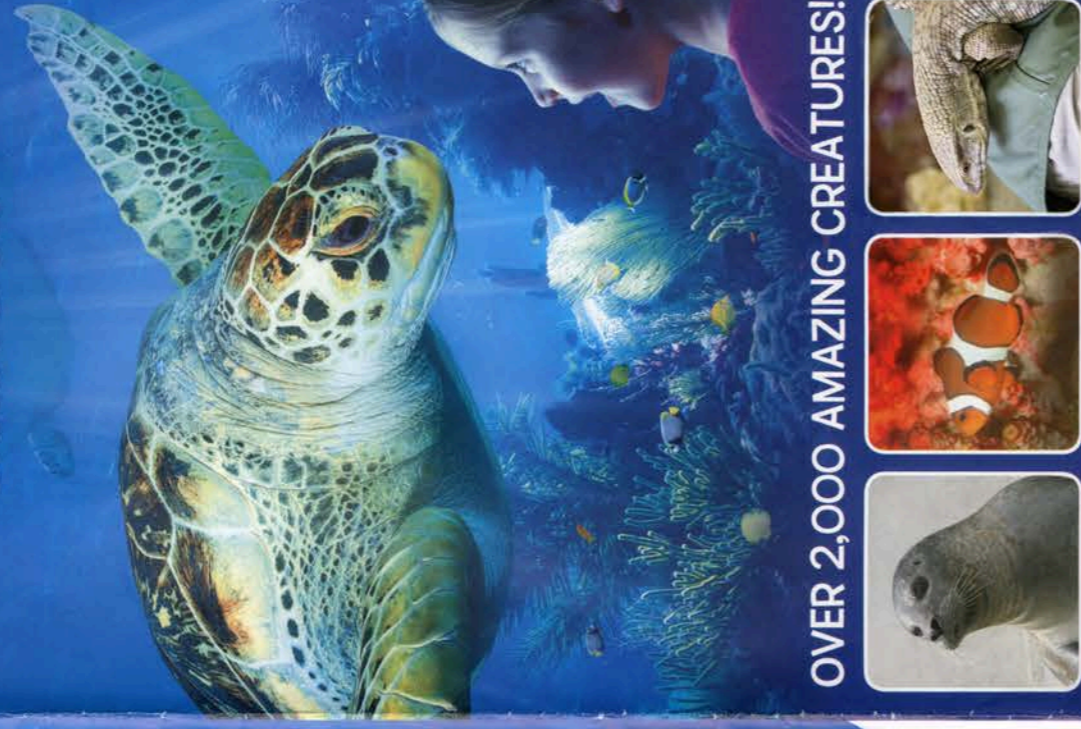

NEW!

MEET THE CREATURES AND BECOME A RAINFOREST RANGER!

Ever wanted to touch a snake, or how about holding a giant millipede? Well now you can! Come along and meet our new creepy crawly creatures, and hold them if you dare.

DON'T MISS 2016!
ERNIE - OUR GIANT GREEN SEA TURTLE!

HUNSTANTON SEA LIFE SANCTUARY

OVER 2,000 AMAZING CREATURES!

SEAL HOSPITAL!

Every year we rescue many tiny adorable seal pups from all over the Norfolk coastline. Lost, abandoned, injured, poorly, or just hungry - without our help they would not survive. See them in our Seal Rescue Centre.