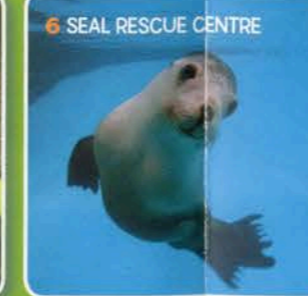

*CHECK WEBSITE FOR DATES OF OUR EVENTS.
MISTER MAKER™ & © (2016) THE FOUNDATION.
LICENSED BY ZODIAC RIGHTS LIMITED